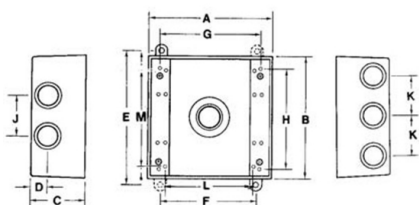

Accessible wiring chamber provides a convenient location to maintain or change a system, pull conductors and make splices

Junction box for branch conduits

General

Material	Die Cast Aluminum
Finish	Powder-coated
Color	Silver
Volume (cu.in.)	40.3
Number of Gangs	Two

Dimension Information

Hub Size (inches)	1/2
A (inches)	4 9/16
B (inches)	4 5/8
C (inches)	2 11/16
D (inches)	3/4
E (inches)	5
F (inches)	3 1/2
G (inches)	3 11/16
H (inches)	3 3/4
J (inches)	1 13/16
L (inches)	3 1/4